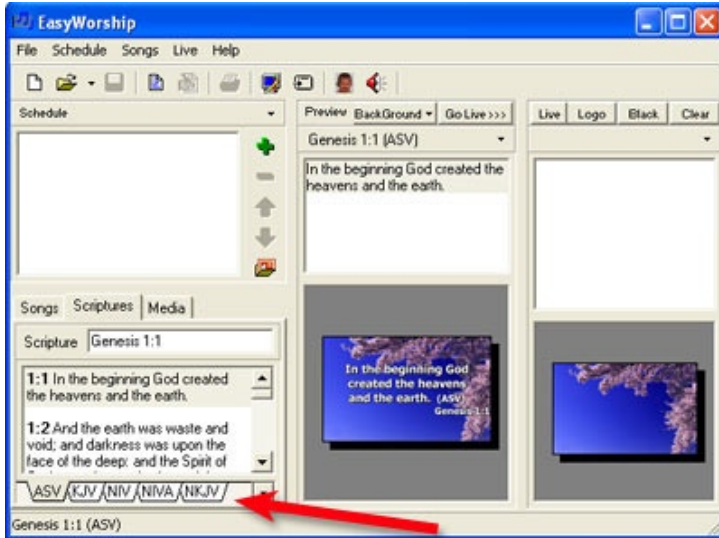

ENTERING THE REGISTRATION INFORMATION

Step 4

Any additional bible versions you have purchased will appear here.

Note: to register EasyWorship on additional computers in your church facilities, follow the instructions on the site license issued when EasyWorship is first purchased.